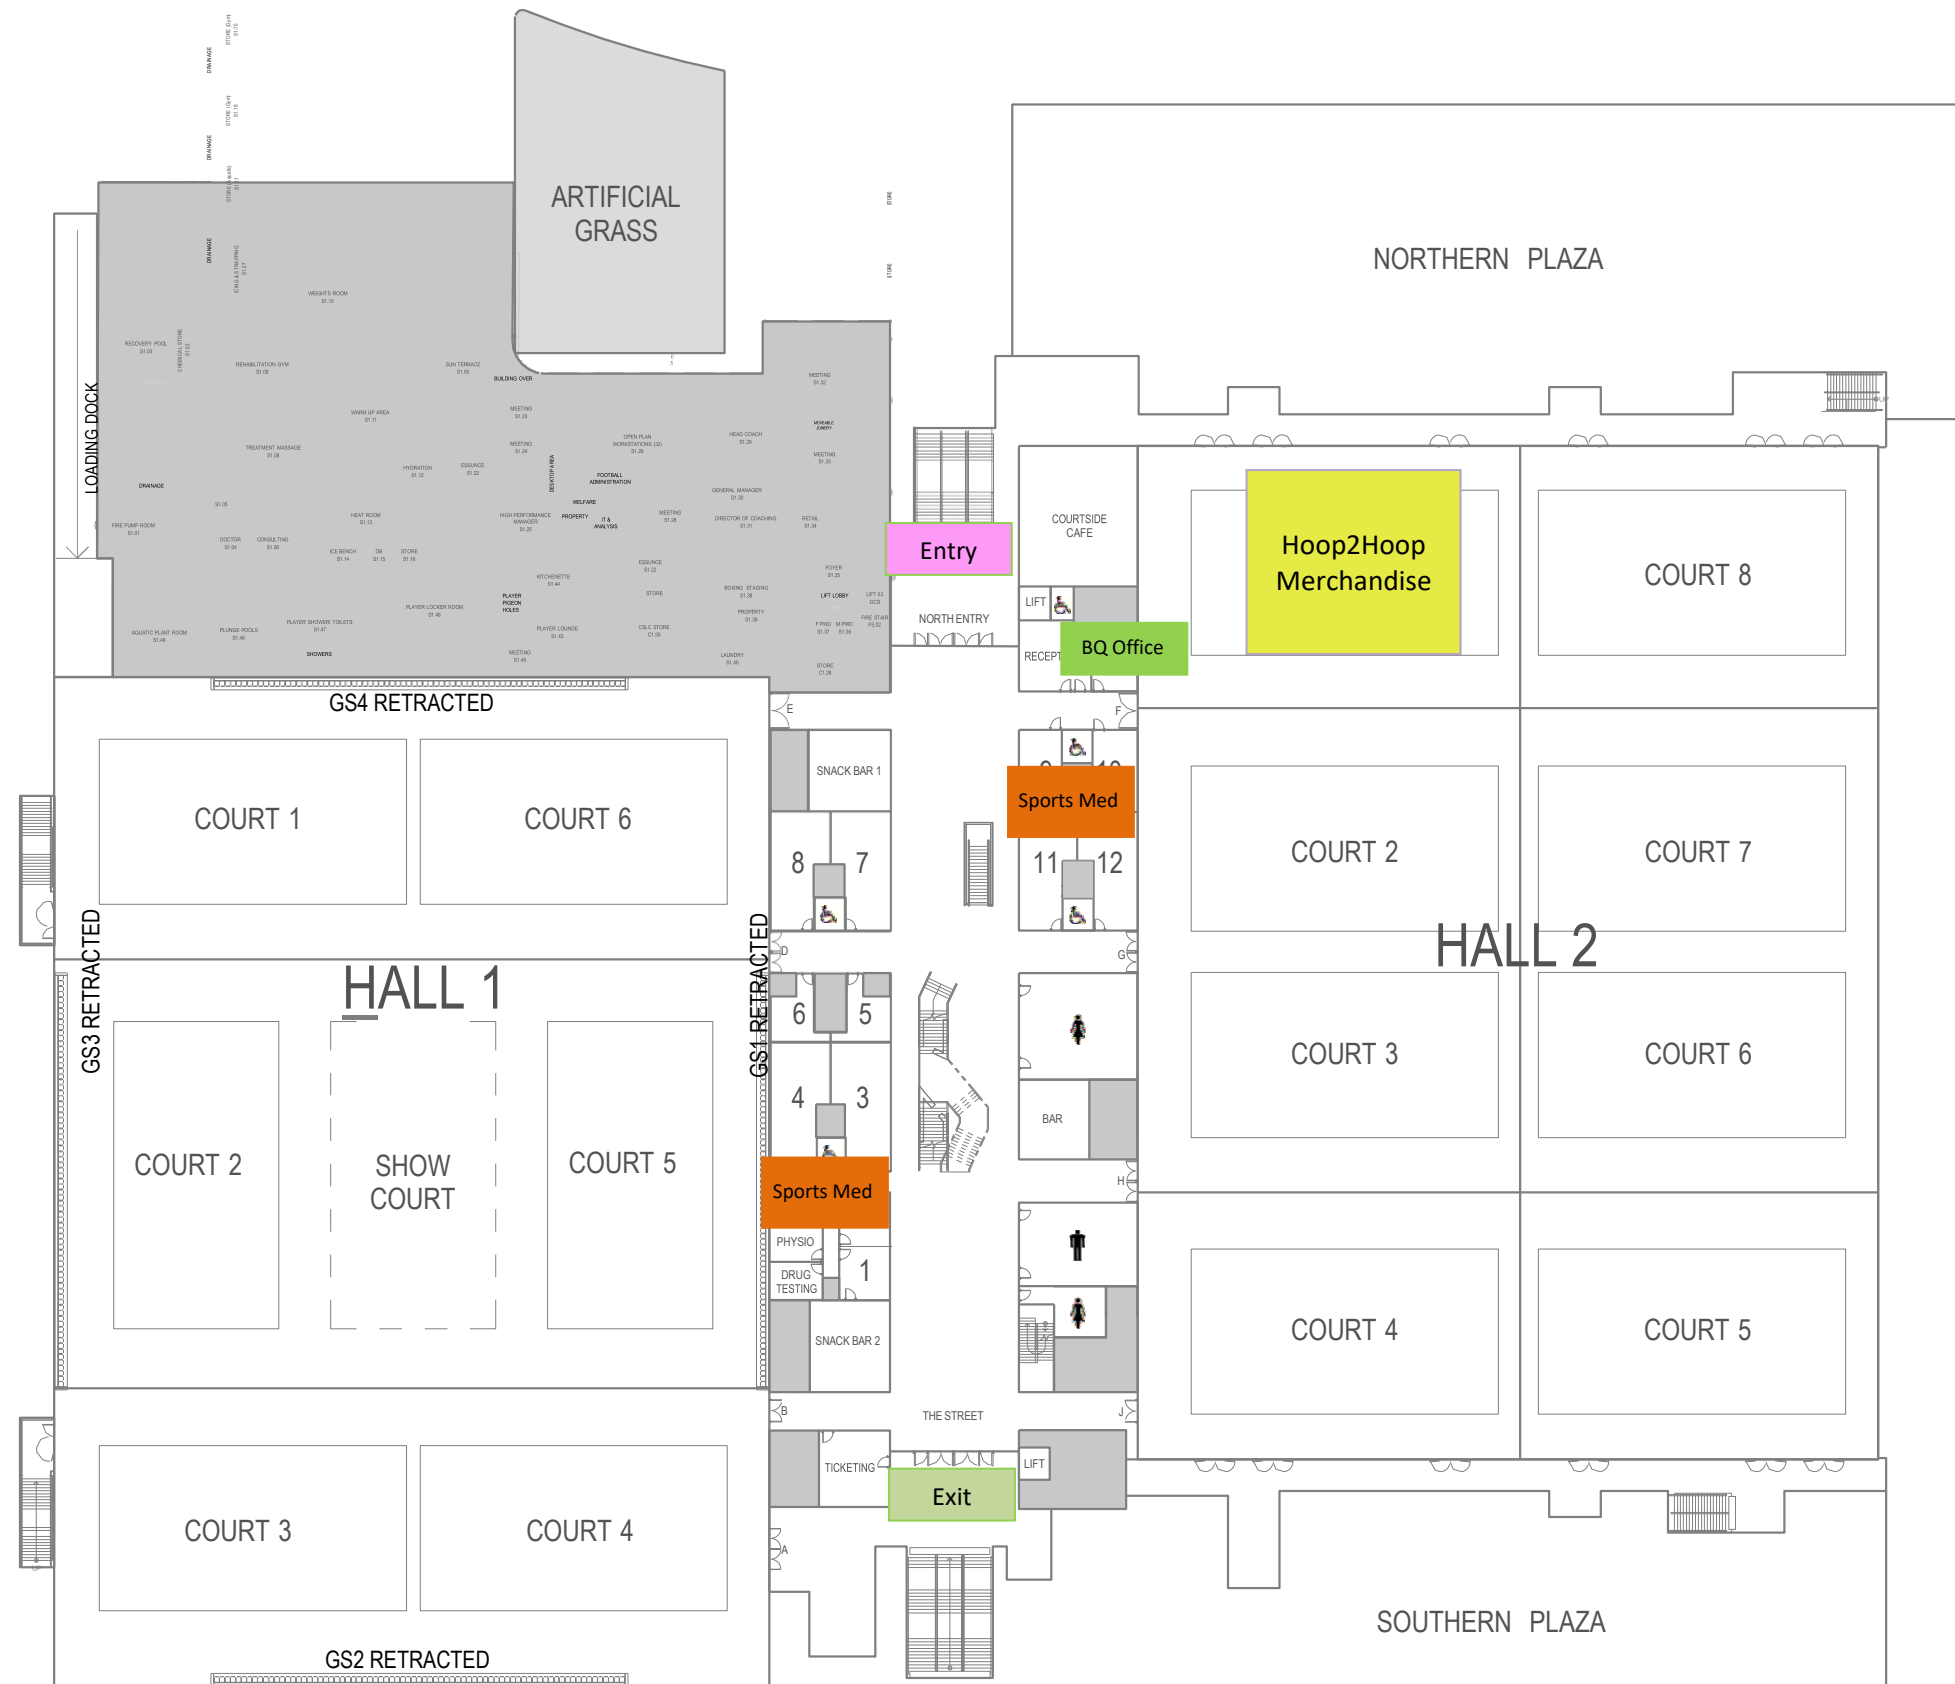

# GOLD COAST SPORTS & LEISURE CENTRE VENUE MAP

Referee's Room upstairs.  
Photo's to be taken in Hall 1.