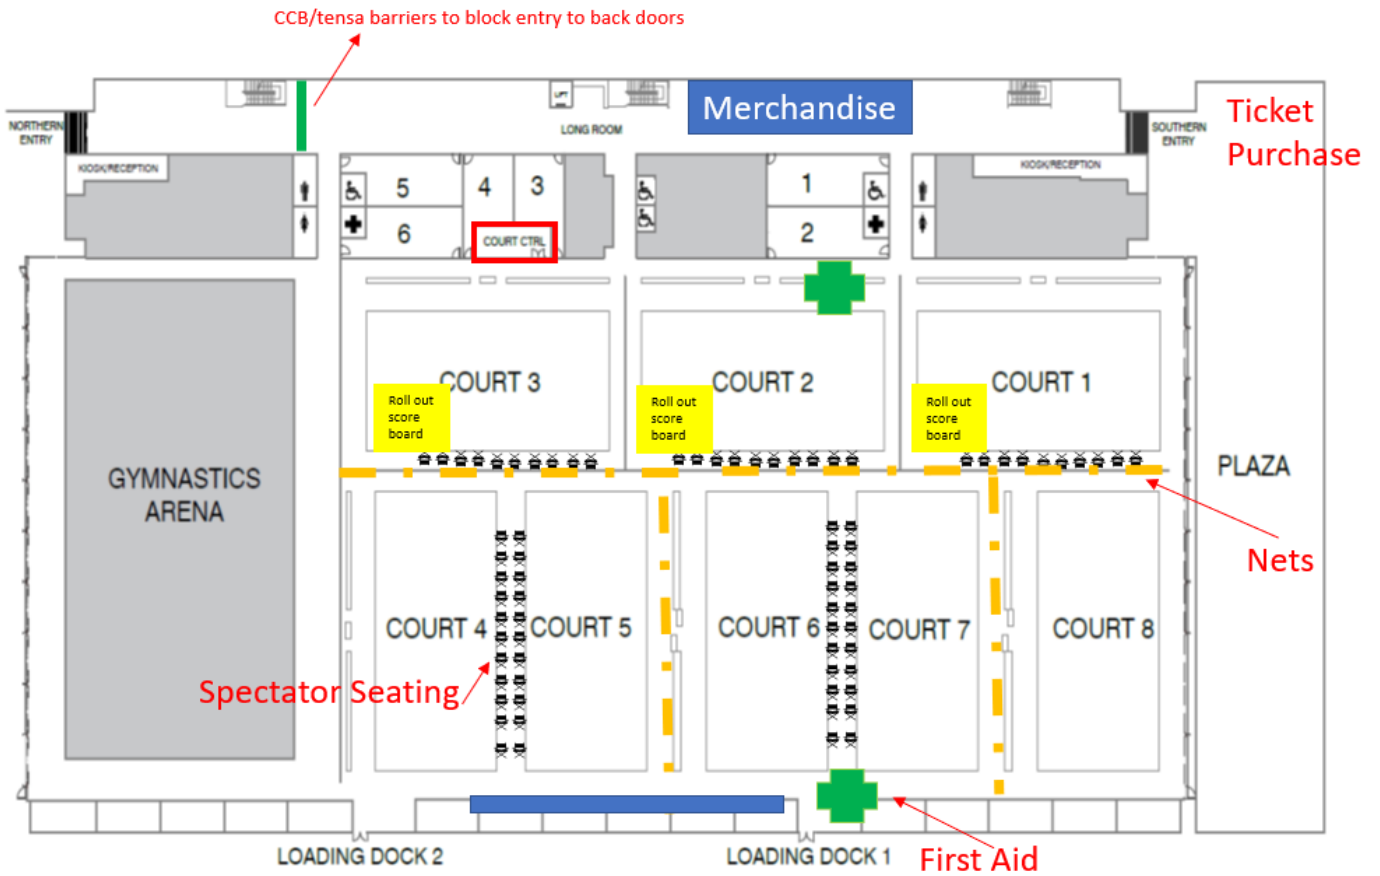

Event Site Plan CISC (Level 1) – not to scale

Courtside set up – Finals ONLY

Event Site Plan CISC (Level 2) – not to scale

CISC Emergency Evacuation